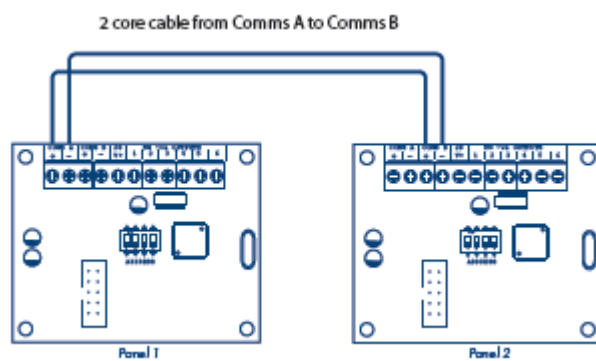

NETWORK COMMUNICATIONS CARD

- Simply Plug in Communication Card
- Allows Networking of up to 8 Control Panels
- Add up to 8 Repeater Panels or Remote Display Units to the Network
- 2 Core Cable between Cards
- Fully Monitored Fault Tolerant Network or Legacy Radial Circuit Wiring
- Includes 6 x Programmable Outputs