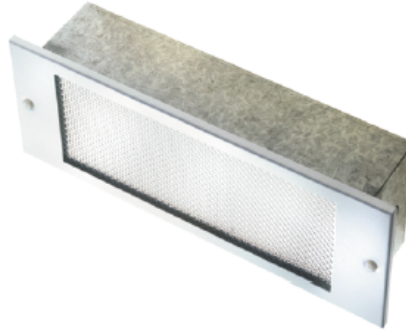

FLUSH-Lite

Fully recessed 8W interior luminaire with white steel trim and prismatic polycarbonate diffuser

The Flush-Lite luminaire is a discrete option of introducing emergency lighting to a location. The luminaires sit almost completely flush to the surface of the wall or ceiling, available with white surface trim plates, or for a more stylish option, Chrome or Brass surface plates can be supplied with the luminaire.

The standard Flush-Lite comes with a galvanised steel back box, epoxy coated white surface trim and a prismatic polycarbonate diffuser. This can be replaced with an opal polycarbonate panel, if required. This is a good option if it is planned to add an adhesive exit legend to the Flush-Lite.

Operation

The Flush-Lite is available as maintained and non-maintained units, which in the event of a local lighting circuit power outage, the Flush-Lite will output 180 Lumens for three hours from integral high temperature nickel cadmium batteries. Maintained versions can be used for standard switched mains lighting but will automatically provide emergency lighting in the event of a complete loss of normal mains supply.

The luminaires fully comply with the requirements of EN60598.2.22 and fully supports all of the features of the Lux Intelligent range of testing panels.

Key Features

- Discrete emergency luminaire
- High 180 lumens output in emergency
- Fully complies with EN60598.2.22
- Fully supports all the features of the Lux Intelligent panels