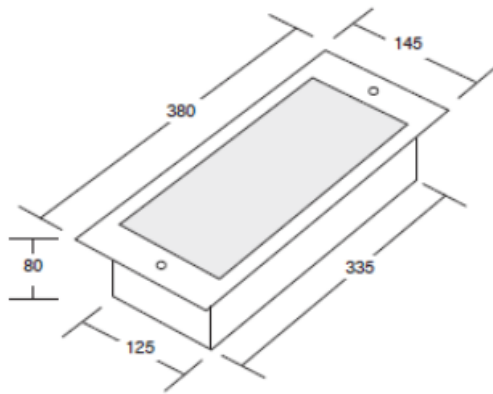

Flush-Lite Dimensions

Flush-Lite Finishes

The Flush-Lite is available with alternative polished trim plates. These are available in polished Chrome or Brass. Use the suffixes listed below to select an alternative finish.

/CH Polished Chrome   /BR Polished Brass

For example, FL8/NM3/P-H/CH

For more information on these products, please contact us:

T: 00353 47 86274 / 00353 47 86663

E: Sales@irishsafety.com